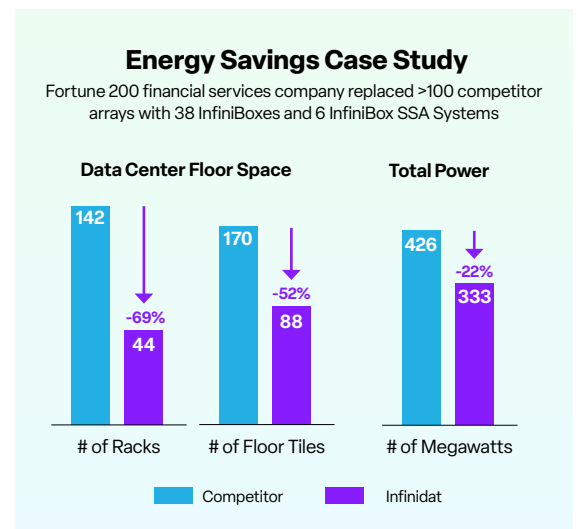

All-Flash Workload Capable SSA Express

SSA Express brings all-flash performance to your InfiniBox G4 hybrid storage system. InfiniBox provides outstanding performance, but when you need a little bit more, SSA Express adds all-flash workload performance. Performance-sensitive applications can have rapid, low-latency responses by adding datasets to the SSA Express volumes, creating an all-flash array within your InfiniBox. SSA Express brings extra value to your InfiniBox by eliminating small array sprawl and includes all enterprise data services and availability for some of your small workloads.

Unified Storage Platform

InfiniBox G4 is a unified data platform providing block connectivity over numerous protocols and tightly integrated high-speed file protocols such as NFS and SMB. This enables you to choose your workload environment without concern about file vs. block performance.

World-class Data Services

Patented InfiniRAID technology ensures data integrity and availability. Data-at-rest encryption ensures your data is safe, down to the individual device level. Best-in-class replication provides multi-site asynchronous replication with an RPO of as little as 4 seconds and synchronous and fully active-active capabilities that give the best options to ensure business continuity and seamless migrations of your Infinidat storage solutions.