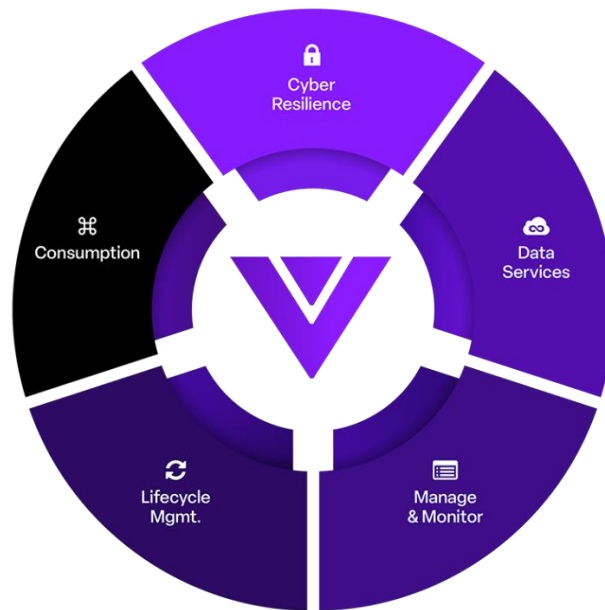

associated performance and availability. As a matter of fact, many customers have taken many workloads that were sprawled over many mid-tier arrays and now have a full enterprise performance and availability that mid-tier storage today just cannot provide.

With the exciting announcement of the InfiniBox SSA G4 and InfiniBox G4, we are also announcing new capabilities for InfiniSafe, with VMware support for InfiniSafe Cyber Detection, InfiniSafe Automated Cyber Protection, for highly automated pro-active protection response, and InfuzeOS for Azure, expanding our capabilities to a true hybrid multi-cloud experience. And last but not least, InfiniVerse is expanding to bring new insight, capabilities and automations that will further simplify ITOps as our official platform.